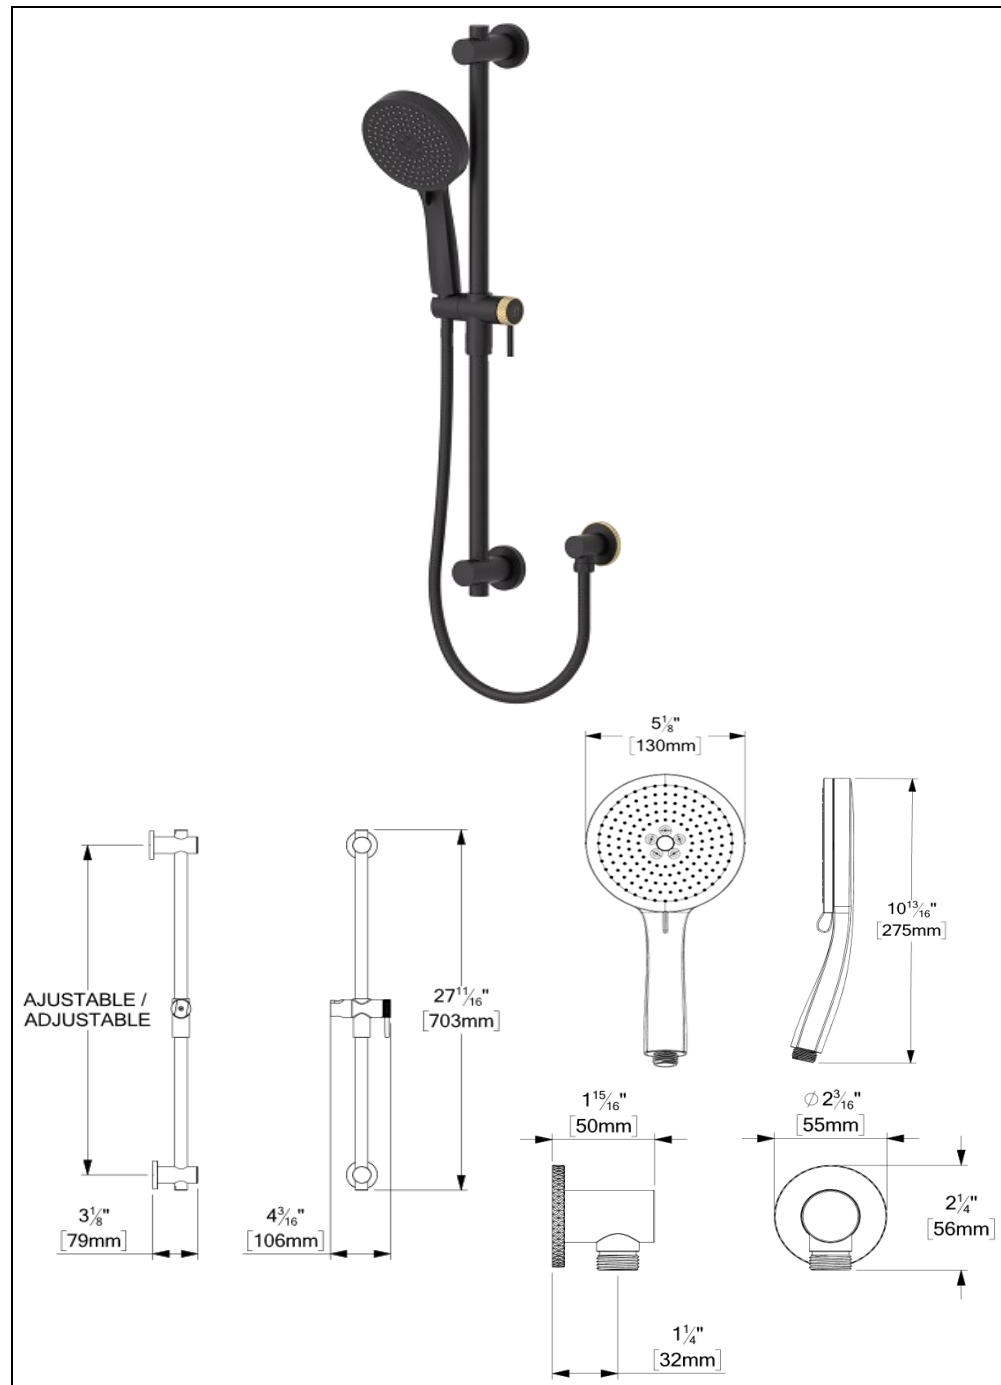

The product may vary slightly from its dimension and appearance.
Les dimensions et l'aspect du produit peuvent varier légèrement de l'illustration

TENZO 
FINE PLOMBERIE
HC-312-XX

SPECIFICATION

- Made of solid brass
- Inlet ½in female NPT
- Limited lifetime warranty