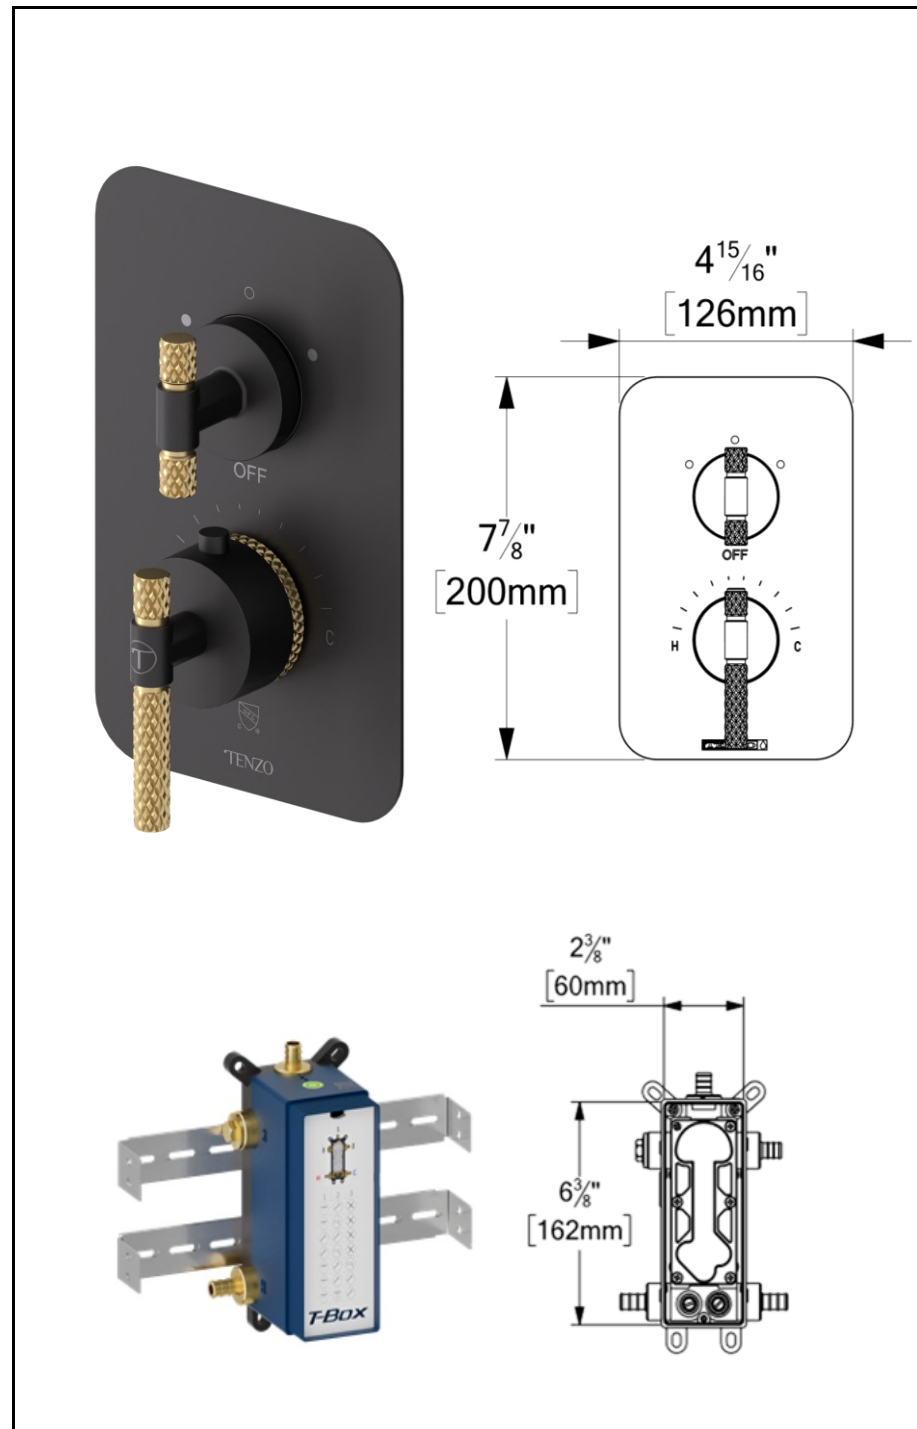

The product may vary slightly from its dimension and appearance.
Les dimensions et l'aspect du produit peuvent varier légèrement de l'illustration

TENZO

FINE PLOMBERIE

R-31-P

SPECIFICATION

- Universal T-Box rough-in
- 1/2 PEX connections
- Service check/stop valves
- Limited lifetime warranty