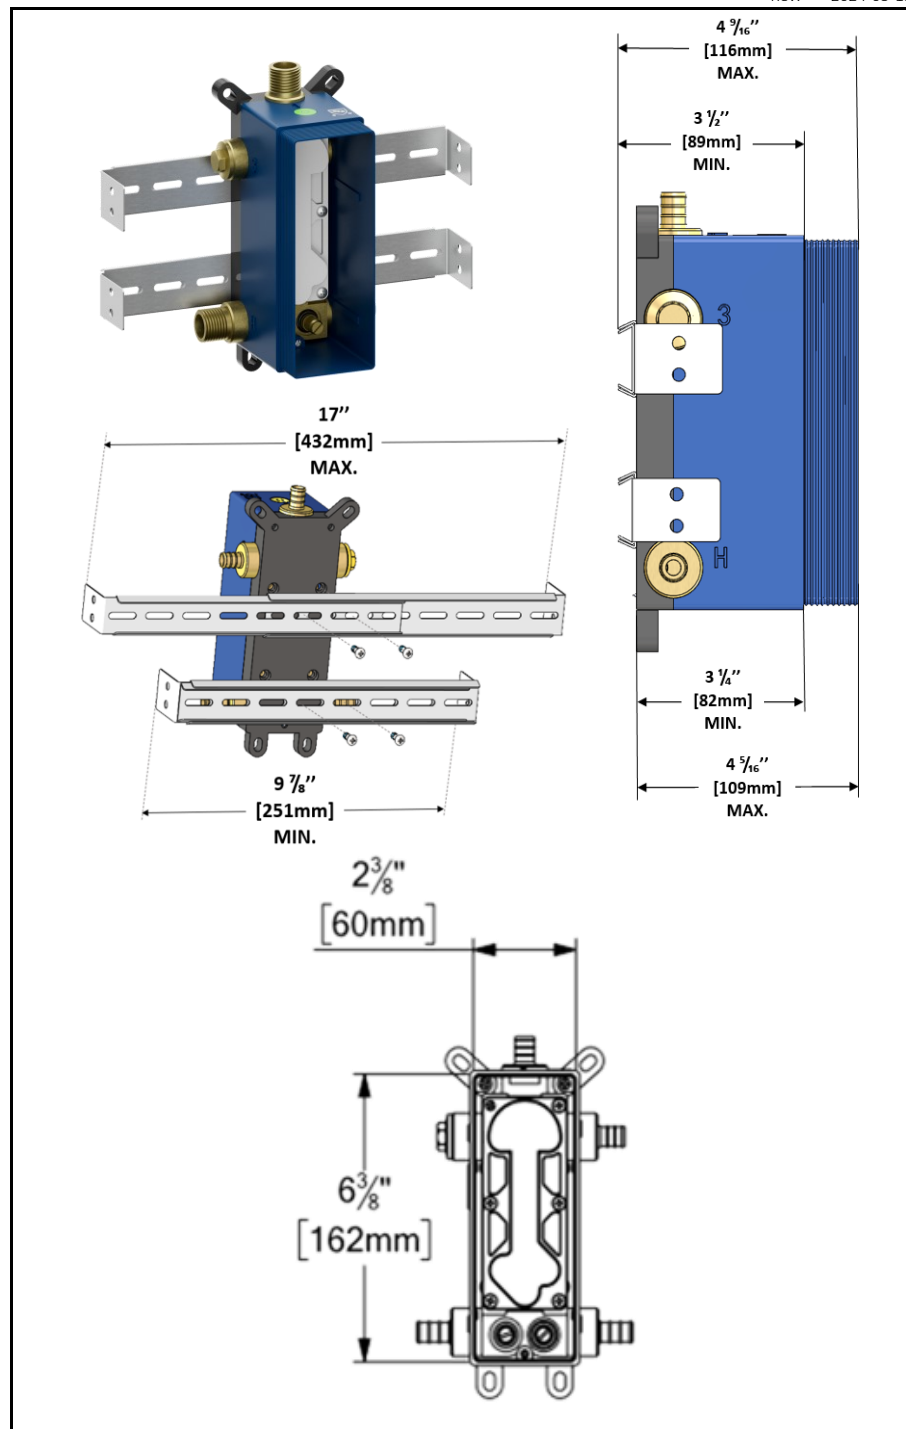

The product may vary slightly from its dimension and appearance.

Les dimensions et l'aspect du produit peuvent varier légèrement de l'illustration

TENZO 
FINE PLOMBERIE
SSTS-10-R-XX

SPECIFICATION

- Shower head stainless steel
- AirBoost technology (30% more pressure)
- Dimensions: Dia. 25cm [10in]
- Thickness: 2mm
- 75 Anti-limestone silicone nozzle
- Inlet ½in female
- Flow rate: 7.6 L/min [2.0 gpm] @60psi
- Limited lifetime warranty