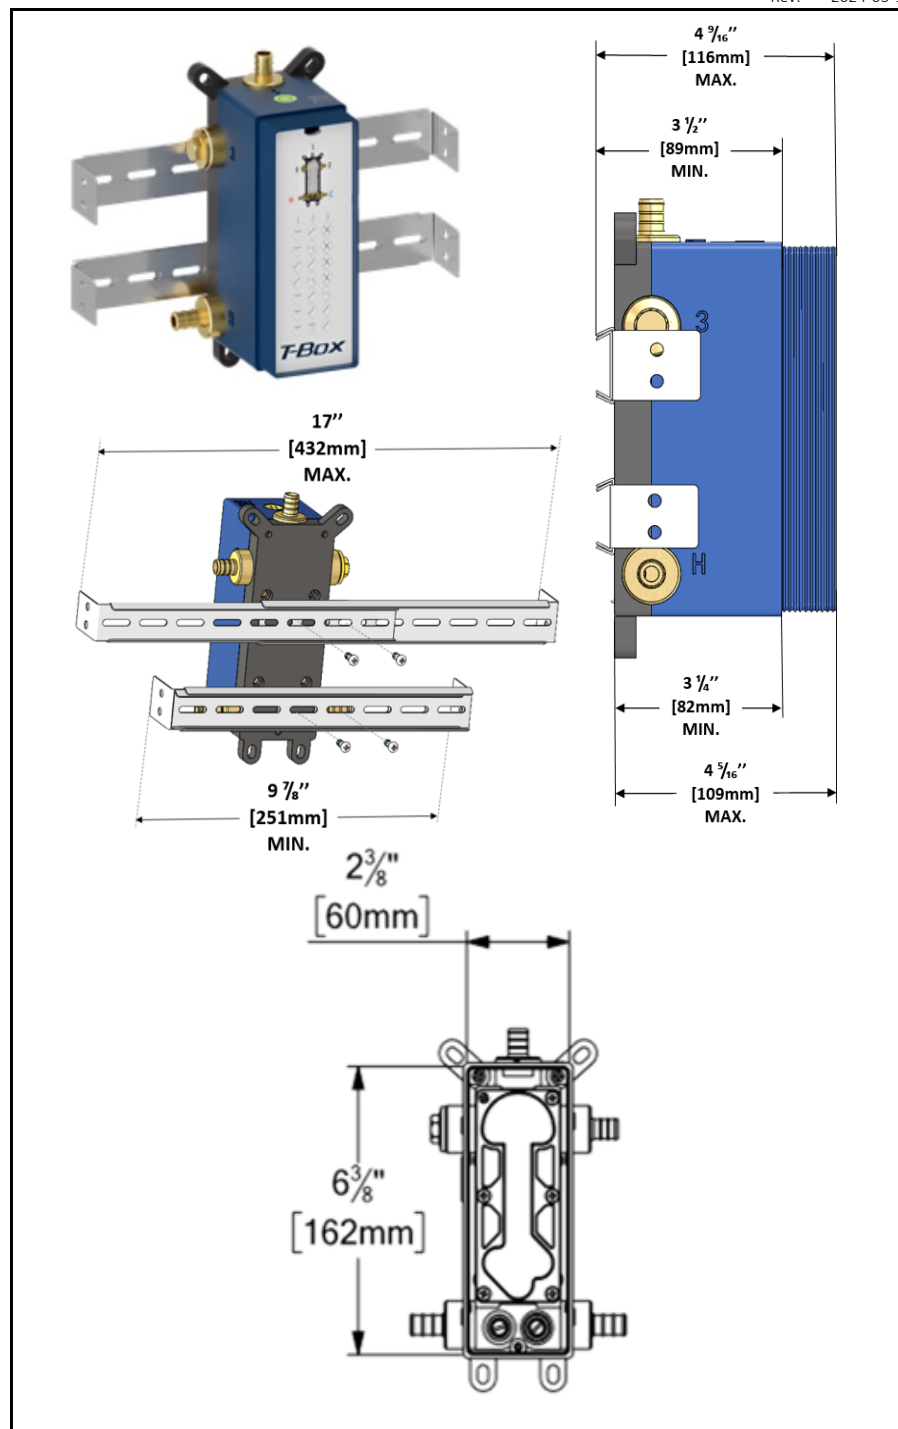

TENZO

FINE PLOMBERIE

R-31-P

SPECIFICATION

- Universal T-Box rough-in
- 1/2 PEX connections
- Service check/stop valves
- Limited lifetime warranty

PRODUCTS No.

R-31-P	Universal T-Box rough in

FINISHES AVAILABLE

- Refer to the catalog for available finishes

CERTIFICATION

- ASME 112.18.1 / CSA B125.1

For more information about the product of before proceeding to any installation please consult the guide.
Products covered by a limited lifetime warranty against all manufacturing defects.

SPÉCIFICATION

- Brut T-Box universel
- Connexions PEX 1/2
- Valves de service
- Garantie à vie limitée

No. PRODUITS

R-31-P	Brut de valve universel

FINIS DISPONIBLE

Se référer au catalogue pour les finis disponible

CERTIFICATION

- ASME 112.18.1 / CSA B125.1

Pour plus d'information sur le produit ou avant de procéder à toute installation veuillez consulter le guide.
Produits couverts par une garantie à vie limitée contre tout défaut de fabrication.

The product may vary slightly from its dimension and appearance.

Les dimensions et l'aspect du produit peuvent varier légèrement de l'illustration